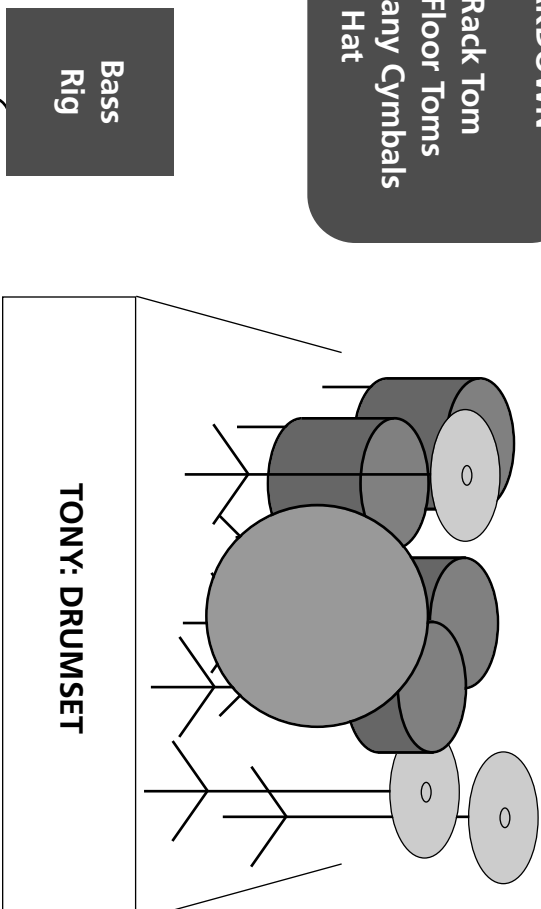

DRUM SET BREAKDOWN

- 1 Kick Drum
- 1 Kick Subwoofer
- 1 Snare
- 1 Aux Snare
- 1 Rack Tom
- 2 Floor Toms
- Many Cymbals
- Hi Hat

MONITORS

3 separate monitor mixes for 3 Shure PSM400 in-ear monitor transmitters (provided, dropped to bass player's rig), 1 monitor mix dropped to drummer's Yamaha mixer (xlr or 1/4")

The SANDCARVERS

Stage Plot

Bassoon mic
Sennheiser e604
(provided)

RAVEN
Keyboard, Whistles,
Bassoon, Vocal

Shure Beta 58
(wireless preferred)

CHRIS
Bass,
Vocal

A.J.
Lead Vocal,
Percussion, Bodhran

JEFF
Acoustic Guitar,
Vocal

Line 6
Spider
Valve
Amp

JASON
Electric Guitar