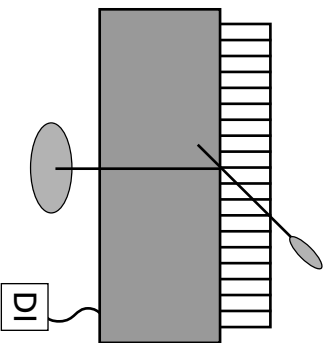

The SANDCARVERS

Stage Plot

Bassoon mic
Sennheiser e604
(provided)

RAVEN
Keyboard, Whistles,
Bassoon, Vocal

Shure Beta 58
(wireless preferred)